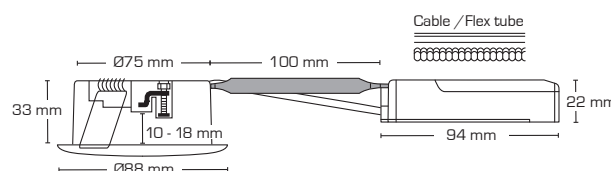

Luna LP outdoor - 2700K, 3000K & 4000K

Product description:

- Luna is an innovative, flicker free LED downlight, approved for installation directly in insulation and flammable material.
- The front is made of stainless steel AISI 316.
- Due to mounting with the help of screws and/or springs, a perfect result is guaranteed – every time!
- The installation height of only 33 mm makes it possible to mount Luna in most places.
- The replaceable LED light source makes the installation flexible and future-proof – for example, if you want a different color temperature.
- It is possible to mount with cable or 16 mm flexible tube.

Technical data:

Cutout size:	Ø75 mm
Outside dimensions:	Ø88 mm
Height:	33 mm
Voltage:	220-240VAC 50 Hz
System power:	6,2W
Luminous flux:	350lm/370lm/390lm
Dimmable:	Yes
Color Rendering Index:	Ra95
Beam angle:	42°
Adjustable:	36°
SDCM:	<2
Protection:	Class II, SELV, IP65
Material:	Plastic/Stainless steel AISI 316
Through-wiring:	Yes (3G1.5 mm ²)
Approvals:	LVD, EMC, RoHS, CE

Item no.:	EAN no.:	Outside dimensions:	Front design:	Kelvin:	Color:
10171	5713080101714	Ø88 mm	Round	2700K	White
10172	5713080101721	Ø88 mm	Round	2700K	Brushed steel
10173	5713080101738	Ø88 mm	Round	2700K	Black
10181	5713080101813	Ø88 mm	Round	3000K	White
10182	5713080101820	Ø88 mm	Round	3000K	Brushed steel
10183	5713080101837	Ø88 mm	Round	3000K	Black
10197	5713080101974	Ø88 mm	Round	4000K	White
10198	5713080101981	Ø88 mm	Round	4000K	Brushed steel
10199	5713080101998	Ø88 mm	Round	4000K	Black