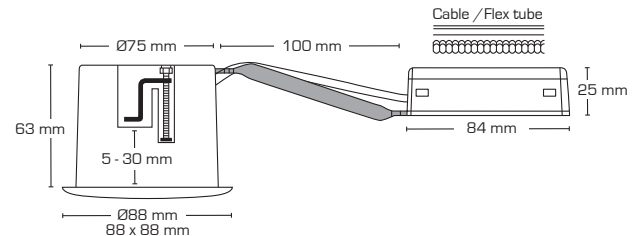

Luna Quick install - 2700K

Product description:

- Luna is an adjustable, flicker free LED downlight with rear mounted light source, approved for installation directly in insulation and flammable material.
- Screwless cable relief and wire mount in terminal box, ensures a quick and easy assembly with minimal tool utilization.
- Luna is fastened using screws and is also suitable for acoustic ceilings.
- The height of only 63 mm makes it possible to mount Luna in most installations.
- Delivered with dimmable 5W GU10 LED light source.
- It is possible to mount with cable or 16 mm flexible tube.

Technical data:

Cutout size:	Ø75 mm
Outside dimensions:	Ø88 mm or 88 x 88 mm
Height:	63 mm
Voltage:	220-240VAC 50 Hz
System power:	5W
Luminous flux:	370lm
Dimmable:	Yes
Color Rendering Index:	Ra>90
Beam angle:	38°
Adjustable:	28°
Fitting:	GU10
Protection:	Class II, IP44
Material:	Plastic/ Aluminium
Through-wiring:	Yes (3G1.5 mm ²)
Approvals:	LVD, EMC, RoHS, CE

Item no.:	EAN no.:	Outside dimensions:	Description:	Color:
10011	5713080100113	Ø88 mm	Round	Matt white
10012	5713080100120	Ø88 mm	Round	Brushed aluminum
10013	5713080100137	88 x 88 mm	Square	Matt white
10014	5713080100144	88 x 88 mm	Square	Brushed aluminum
10015	5713080100151	Ø88 mm	Round	Matt black
10016	5713080100168	Ø88 mm	Round	Copper
12423	5713080124232	Ø125 mm	Sealing ring	
12424	5713080124249		5-Pin Push Connector	