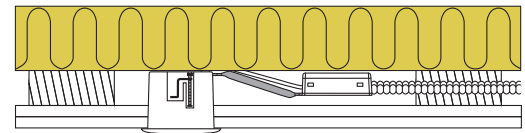

Luna Quick install - 2700K

Product description:

- Luna is an adjustable, flicker free LED downlight with rear mounted light source, approved for installation directly in insulation and flammable material.
- Screwless cable relief and wire mount in terminal box, ensures a quick and easy assembly with minimal tool utilization.
- Luna is fastened using screws and is also suitable for acoustic ceilings.
- The height of only 63 mm makes it possible to mount Luna in most installations.
- Delivered with dimmable 5W GU10 LED light source.
- It is possible to mount with cable or 16 mm flexible tube.

Technical data:

Cutout size:	Ø75 mm
Outside dimensions:	Ø88 mm or 88 x 88 mm
Height:	63 mm
Voltage:	220-240VAC 50 Hz
System power:	5W
Luminous flux:	370lm
Dimmable:	Yes
Color Rendering Index:	Ra>90
Beam angle:	38°
Adjustable:	28°
Fitting:	GU10
Protection:	Class II, IP44
Material:	Plastic/ Aluminium
Through-wiring:	Yes (3G1.5 mm ²)
Approvals:	LVD, EMC, RoHS, CE

Item no.:	EAN no.:	Outside dimensions:	Description:	Color:
10011	5713080100113	Ø88 mm	Round	Matt white
10012	5713080100120	Ø88 mm	Round	Brushed aluminum
10013	5713080100137	88 x 88 mm	Square	Matt white
10014	5713080100144	88 x 88 mm	Square	Brushed aluminum
10015	5713080100151	Ø88 mm	Round	Matt black
10016	5713080100168	Ø88 mm	Round	Copper
12423	5713080124232	Ø125 mm	Sealing ring	
12424	5713080124249		5-Pin Push Connector	