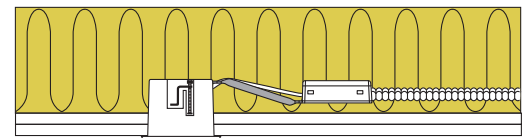

Luna Quick install - 2700K

Product description:

- Luna is an adjustable, flicker free LED downlight with rear mounted light source, approved for installation directly in insulation and flammable material.
- Screwless cable relief and wire mount in terminal box, ensures a quick and easy assembly with minimal tool utilization.
- Luna is fastened using screws and is also suitable for acoustic ceilings.
- The height of only 63 mm makes it possible to mount Luna in most installations.
- Delivered with dimmable 5W GU10 LED light source.
- It is possible to mount with cable or 16 mm flexible tube.

Technical data:

Cutout size:	Ø75 mm
Outside dimensions:	Ø88 mm or 88 x 88 mm
Height:	63 mm
Voltage:	220-240VAC 50 Hz
System power:	5W
Luminous flux:	370lm
Dimmable:	Yes
Color Rendering Index:	Ra>90
Beam angle:	38°
Adjustable:	28°
Fitting:	GU10
Protection:	Class II, IP44
Material:	Plastic/ Aluminium
Through-wiring:	Yes (3G1.5 mm ²)
Approvals:	LVD, EMC, RoHS, CE

Item no.:	EAN no.:	Outside dimensions:	Description:	Color:
10011	5713080100113	Ø88 mm	Round	Matt white
10012	5713080100120	Ø88 mm	Round	Brushed aluminum
10013	5713080100137	88 x 88 mm	Square	Matt white
10014	5713080100144	88 x 88 mm	Square	Brushed aluminum
10015	5713080100151	Ø88 mm	Round	Matt black
10016	5713080100168	Ø88 mm	Round	Copper
12423	5713080124232	Ø125 mm	Sealing ring	
12424	5713080124249		5-Pin Push Connector	