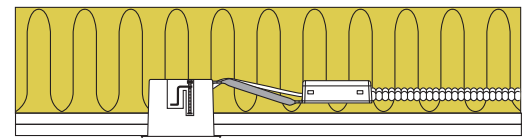

Luna Quick install - 3000K

Product description:

- Luna is an adjustable, flicker free LED downlight with rear mounted light source, approved for installation directly in insulation and flammable material.
- Screwless cable relief and wire mount in terminal box, ensures a quick and easy assembly with minimal tool utilization.
- Luna is fastened using screws and is also suitable for acoustic ceilings.
- The height of only 63 mm makes it possible to mount Luna in most installations.
- Delivered with dimmable 5W GU10 LED light source.
- It is possible to mount with cable or 16 mm flexible tube.

Technical data:

Cutout size:	Ø75 mm
Outside dimensions:	Ø88 mm or 88 x 88 mm
Height:	63 mm
Voltage:	220-240VAC 50 Hz
System power:	5W
Luminous flux:	385lm
Dimmable:	Yes
Color Rendering Index:	Ra>90
Beam angle:	38°
Adjustable:	28°
Fitting:	GU10
Protection:	Class II, IP44
Material:	Plastic/ Aluminium
Through-wiring:	Yes (3G1.5 mm ²)
Approvals:	LVD, EMC, RoHS, CE

Item no.:	EAN no.:	Outside dimensions:	Description:	Color:
10021	5713080100212	Ø88 mm	Round	Matt white
10022	5713080100229	Ø88 mm	Round	Brushed aluminum
10023	5713080100236	88 x 88 mm	Square	Matt white
10024	5713080100243	88 x 88 mm	Square	Brushed aluminum
10025	5713080100250	Ø88 mm	Round	Matt black
10026	5713080100267	Ø88 mm	Round	Copper
12423	5713080124232	Ø125 mm	Sealing ring	
12424	5713080124249		5-Pin Push Connector	