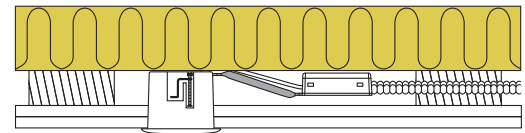

Luna Quick install - 3000K

Product description:

- Luna is an adjustable, flicker free LED downlight with rear mounted light source, approved for installation directly in insulation and flammable material.
- Screwless cable relief and wire mount in terminal box, ensures a quick and easy assembly with minimal tool utilization.
- Luna is fastened using screws and is also suitable for acoustic ceilings.
- The height of only 63 mm makes it possible to mount Luna in most installations.
- Delivered with dimmable 5W GU10 LED light source.
- It is possible to mount with cable or 16 mm flexible tube.

Technical data:

Cutout size:	Ø75 mm
Outside dimensions:	Ø88 mm or 88 x 88 mm
Height:	63 mm
Voltage:	220-240VAC 50 Hz
System power:	5W
Luminous flux:	385lm
Dimmable:	Yes
Color Rendering Index:	Ra>90
Beam angle:	38°
Adjustable:	28°
Fitting:	GU10
Protection:	Class II, IP44
Material:	Plastic/ Aluminium
Through-wiring:	Yes (3G1.5 mm ²)
Approvals:	LVD, EMC, RoHS, CE

Item no.:	EAN no.:	Outside dimensions:	Description:	Color:
10021	5713080100212	Ø88 mm	Round	Matt white
10022	5713080100229	Ø88 mm	Round	Brushed aluminum
10023	5713080100236	88 x 88 mm	Square	Matt white
10024	5713080100243	88 x 88 mm	Square	Brushed aluminum
10025	5713080100250	Ø88 mm	Round	Matt black
10026	5713080100267	Ø88 mm	Round	Copper
12423	5713080124232	Ø125 mm	Sealing ring	
12424	5713080124249		5-Pin Push Connector	