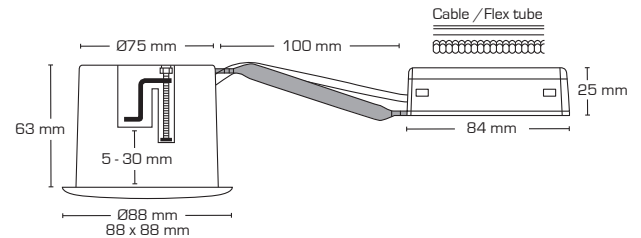

Luna Quick install - 3000K

Product description:

- Luna is an adjustable, flicker free LED downlight with rear mounted light source, approved for installation directly in insulation and flammable material.
- Screwless cable relief and wire mount in terminal box, ensures a quick and easy assembly with minimal tool utilization.
- Luna is fastened using screws and is also suitable for acoustic ceilings.
- The height of only 63 mm makes it possible to mount Luna in most installations.
- Delivered with dimmable 5W GU10 LED light source.
- It is possible to mount with cable or 16 mm flexible tube.

Technical data:

Cutout size:	Ø75 mm
Outside dimensions:	Ø88 mm or 88 x 88 mm
Height:	63 mm
Voltage:	220-240VAC 50 Hz
System power:	5W
Luminous flux:	385lm
Dimmable:	Yes
Color Rendering Index:	Ra>90
Beam angle:	38°
Adjustable:	28°
Fitting:	GU10
Protection:	Class II, IP44
Material:	Plastic/ Aluminium
Through-wiring:	Yes (3G1.5 mm ²)
Approvals:	LVD, EMC, RoHS, CE

Item no.:	EAN no.:	Outside dimensions:	Description:	Color:
10021	5713080100212	Ø88 mm	Round	Matt white
10022	5713080100229	Ø88 mm	Round	Brushed aluminum
10023	5713080100236	88 x 88 mm	Square	Matt white
10024	5713080100243	88 x 88 mm	Square	Brushed aluminum
10025	5713080100250	Ø88 mm	Round	Matt black
10026	5713080100267	Ø88 mm	Round	Copper
12423	5713080124232	Ø125 mm	Sealing ring	
12424	5713080124249		5-Pin Push Connector	