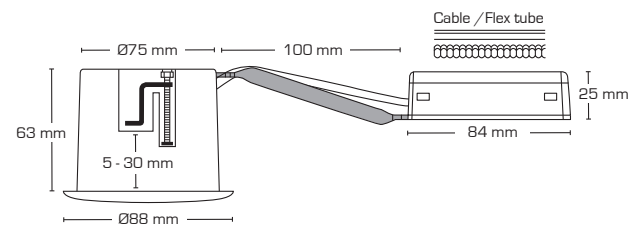

Luna Quick install outdoor - 2700K, 3000K & 4000K

Product description:

- Luna is an adjustable, flicker free LED downlight with rear mounted light source, approved for installation directly in insulation and flammable material.
- The front is made of stainless steel AISI 316.
- Screwless cable relief and wire mount in terminal box, ensures a quick and easy assembly with minimal tool utilization.
- Fastening with screws.
- The height of only 63 mm makes it possible to mount Luna in most installations.
- Delivered with dimmable 5W GU10 LED light source.
- It is possible to mount with cable or 16 mm flexible tube.

Technical data:

Cutout size:	Ø75 mm
Outside dimensions:	Ø88 mm
Height:	63 mm
Voltage:	220-240VAC 50 Hz
System power:	5W
Luminous flux:	370lm/385lm/410lm
Dimmable:	Yes
Color Rendering Index:	Ra>90
Beam angle:	38°
Adjustable:	28°
Fitting:	GU10
Protection:	Class II, IP44
Material:	Plastic/Stainless steel AISI 316
Through-wiring:	Yes (3G1.5 mm ²)
Approvals:	LVD, EMC, RoHS, CE

Item no.:	EAN no.:	Outside dimensions:	Description:	Kelvin:	Color:
10081	5713080100816	Ø88 mm	Round	2700K	White
10082	5713080100823	Ø88 mm	Round	2700K	Brushed steel
10083	5713080100830	Ø88 mm	Round	2700K	Black
10091	5713080100915	Ø88 mm	Round	3000K	White
10092	5713080100922	Ø88 mm	Round	3000K	Brushed steel
10093	5713080100939	Ø88 mm	Round	3000K	Black
10097	5713080100977	Ø88 mm	Round	4000K	White
10098	5713080100984	Ø88 mm	Round	4000K	Brushed steel
10099	5713080100991	Ø88 mm	Round	4000K	Black