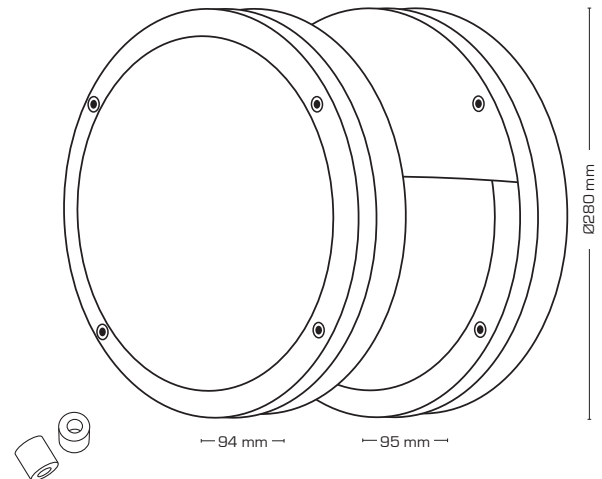

Martina

Product description:

- Martina is a simple and stylish wall lamp, that gives a comfortable glare-free light.
The light opening in the sides gives a "corona-effect" up on the walls.
- Martina can be used both indoor and outdoor in homes, business, housing associations, hotels, etc.
- The luminaire is made of die-cast aluminum and is available in anthracite grey or black, with or without half-moon cover and is prepared for through-wiring with 3G1.5 mm².
- Delivered including spacers for visible mounting of cable.

Technical data:

Size:	Ø280 x 94 mm (13026) Ø280 x 95 mm (13029)
Voltage:	220-240VAC 50 Hz
Approved light source:	Max. 2 x 18W LED
Fitting:	E27
IK Class:	IK10
Protection:	Class I, IP54
Material:	Powder coated aluminium/ Polycarbonate
Through-wiring:	Yes (3G1.5 mm ²)
Approvals:	LVD, RoHS, CE

Item no.:	EAN no.:	Description:	Color:
13026	5713080130264	Outdoor wall light	Anthracite grey
13027	5713080130271	Outdoor wall light	Black
13029	5713080130295	Outdoor wall light with half-moon cover	Anthracite grey
13030	5713080130301	Outdoor wall light with half-moon cover	Black