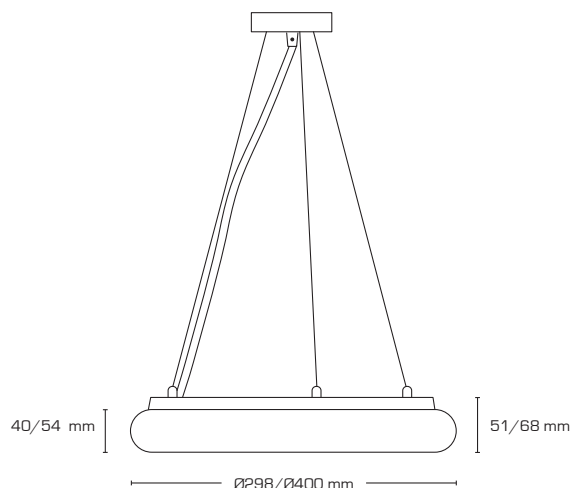

Mirella 300 & 400 - Pendant

Product description:

- Mirella is a product family of LED luminaires, which has a simple and stylish expression.
- Mirella can be used for example in lounge areas, at schools, hotels, restaurants, in homes etc.
- Also available for wall/ceiling mounting.

Technical data:

Outside dimensions: Ø298 mm x 51 mm
Ø400 mm x 68 mm

Pendant height: 1500 mm - adjustable

Voltage: 220-240VAC 50 Hz

System power: 25W/35W

Luminous flux: 1910lm/2820lm

Dimmable: Yes

Color Rendering Index: Ra>82

Kelvin: 3000K

Beam angle: 120°

SDCM: 3

Protection: Class I, IP21

Material: Aluminium/Polycarbonat

Approvals: LVD, EMC, RoHS, CE

Item no.:	EAN Code:	Outside dimensions:	Watt:	Lumen:	Color:
11031	5713080110310	Ø298 mm	25W	1910 lumen	White
11032	5713080110327	Ø298 mm	25W	1910 lumen	Black
11033	5713080110334	Ø400 mm	35W	2820 lumen	White
11034	5713080110341	Ø400 mm	35W	2820 lumen	Black