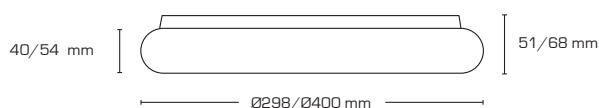

## Technical data:

Outside dimensions: Ø298 mm x 51 mm  
Ø400 mm x 68 mm

Voltage: 220-240VAC 50 Hz

System power: 25W/35W

Luminous flux: 1910lm/2820lm

Dimmable: Yes

Color Rendering Index: Ra>82

Kelvin: 3000K

Beam angle: 120°

SDCM: 3

Protection: Class I, IP21

Material: Aluminium/Polycarbonat

Approvals: LVD, EMC, RoHS, CE

Item no.:	EAN Code:	Outside dimensions:	Watt:	Lumen	Color:
11331	5713080113311	Ø298 mm	25W	1910 lumen	White
11332	5713080113328	Ø298 mm	25W	1910 lumen	Black
11333	5713080113335	Ø400 mm	35W	2820 lumen	White
11334	5713080113342	Ø400 mm	35W	2820 lumen	Black