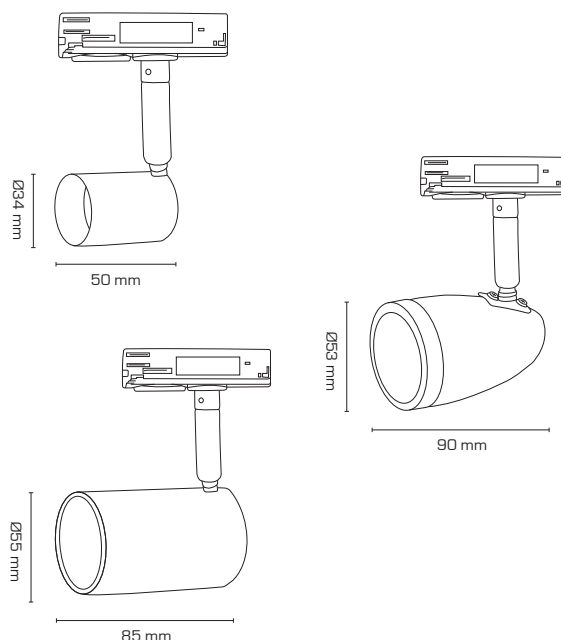

Technical data:

Dimensions: 1: Length 50 mm/Ø34 mm
2: Length 90 mm/Ø53 mm
3: Length 85 mm/Ø55 mm

Voltage: 220-240VAC 50 Hz

Approved light source: Max. 6W LED

Fitting: GU10

Adjustable: 90°

Rotation: 350°

Adapter: 1-Phase universal adapter

Protection: Class I

Material: Aluminium/Plastic

Approvals: LVD, RoHS, CE

Item no.:	EAN no.:	Description:	Color:	No.:
14002	5713080140027	Without shade	Black	1
14005	5713080140058	With shade	Black	2
14008	5713080140089	Round shade	Black	3