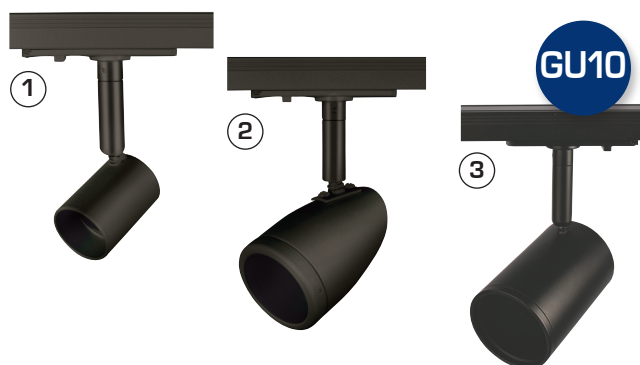

Mita 1P Tracklight without light source

Product description:

- Mita 1P tracklight is made in a stylish and timeless design, that can be used for instance in your home.
- Mita 1P tracklight is available with and without shade, incl. a universal adapter that fits the standard 1P track systems.
- Mita 1P tracklight comes also in white.

Technical data:

Dimensions: 1: Length 50 mm/Ø34 mm
2: Length 90 mm/Ø53 mm
3: Length 85 mm/Ø55 mm

Voltage: 220-240VAC 50 Hz

Approved light source: Max. 6W LED

Fitting: GU10

Adjustable: 90°

Rotation: 350°

Adapter: 1-Phase universal adapter

Protection: Class I

Material: Aluminium/Plastic

Approvals: LVD, RoHS, CE

Item no.:	EAN no.:	Description:	Color:	No.:
14002	5713080140027	Without shade	Black	1
14005	5713080140058	With shade	Black	2
14008	5713080140089	Round shade	Black	3