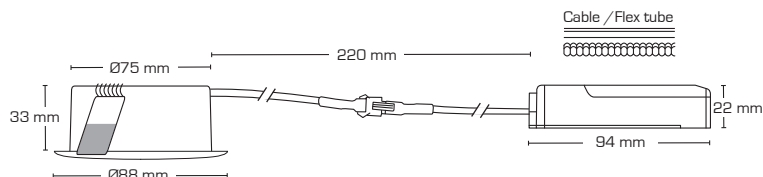

## Product description:

- Sabina LP Fixed is an innovative, elegant and flicker free LED downlight with high light output and high color rendering. Approved for installation directly in insulation and flammable material.
- Minimal glare due to the retracted LED chip and reflector.
- Suitable for acoustic ceiling.
- The installation height of only 33 mm makes it possible to mount Sabina LP Fixed in most places.
- Driver can easily be separated from the luminaire, which can be an advantage when painting.
- It is possible to mount with cable or 16 mm flexible tube.

**Ra>90** **IP44**

**Flicker free!**

Technical data:	
Cutout size:	Ø75 mm
Outside dimensions:	Ø88 mm
Height:	33 mm
Voltage:	220-240VAC 50 Hz
System power:	5,4W
Luminous flux:	375lm/ 400lm
Dimmable:	Yes
Color Rendering Index:	Ra>90
Beam angle:	38°
SDCM:	<3
Protection:	Class II, SELV, IP44
Material:	Plastic/ Aluminium
Through-wiring:	Yes (3G1.5 mm <sup>2</sup> )
Approvals:	LVD, EMC, RoHS, CE

Item no.:	EAN no.:	Outside dimensions:	Lumen:	Kelvin:	Color:
10321	5713080103213	Ø88 mm	375 lumen	2700K	Matt white
10324	5713080103244	Ø88 mm	400 lumen	3000K	Matt white