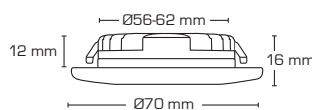

Silvia 2700K & 3000K

Product description:

- Silvia is a LED minidownlight approved for direct installation in insulation and flammable material.
- Easy mounting with existing installation by means of push-in connector (max. 2x0,75 mm²).
- Ideal for mounting under a cabinet in existing cutouts or using a mounting ring (accessory).
- Adjustable spring for cutout Ø56-62 mm.
- The mounting height of only 12 mm makes it possible to mount Silvia minidownlight in most places.
- Delivered with 3 meter wire.

Ra>90 IP44

Incl. 3 meter wire

Technical data:	
Cutout size:	Ø56-62 mm
Outside dimensions:	Ø70 mm
Height:	12 mm
Current:	350 mA
Watt:	3,2W
Luminous flux:	300lm/315lm
Dimmable:	Yes
Color Rendering Index:	Ra>90
Beam angle:	90°
SDCM:	<3
Protection:	Class III, IP44
Material:	Aluminium
Approvals:	LVD, EMC, RoHS, CE

Item no.:	EAN no.:	Outside dimensions:	Front design:	Kelvin:	Color:
12011	5713080120111	Ø70 mm	Round	2700K	Matt white
12012	5713080120128	Ø70 mm	Round	2700K	Matt black
12014	5713080120142	Ø70 mm	Round	3000K	Matt white
12015	5713080120159	Ø70 mm	Round	3000K	Matt black
12017	5713080120173	Ø70 x 18 mm	Mounting ring		Matt white
12018	5713080120180	Ø70 x 18 mm	Mounting ring		Matt black
12430	5713080124300	3 meter	Wire		