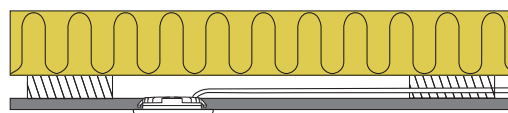

Silvia 2700K & 3000K

Product description:

- Silvia is a LED minidownlight approved for direct installation in insulation and flammable material.
- Easy mounting with existing installation by means of push-in connector (max. 2x0,75 mm²).
- Ideal for mounting under a cabinet in existing cutouts or using a mounting ring (accessory).
- Adjustable spring for cutout Ø56-62 mm.
- The mounting height of only 12 mm makes it possible to mount Silvia minidownlight in most places.
- Delivered with 3 meter wire.

Ra>90 IP44

Incl. 3 meter wire

Technical data:	
Cutout size:	Ø56-62 mm
Outside dimensions:	Ø70 mm
Height:	12 mm
Current:	350 mA
Watt:	3,2W
Luminous flux:	300lm/315lm
Dimmable:	Yes
Color Rendering Index:	Ra>90
Beam angle:	90°
SDCM:	<3
Protection:	Class III, IP44
Material:	Aluminium
Approvals:	LVD, EMC, RoHS, CE

Item no.:	EAN no.:	Outside dimensions:	Front design:	Kelvin:	Color:
12011	5713080120111	Ø70 mm	Round	2700K	Matt white
12012	5713080120128	Ø70 mm	Round	2700K	Matt black
12014	5713080120142	Ø70 mm	Round	3000K	Matt white
12015	5713080120159	Ø70 mm	Round	3000K	Matt black
12017	5713080120173	Ø70 x 18 mm	Mounting ring		Matt white
12018	5713080120180	Ø70 x 18 mm	Mounting ring		Matt black
12430	5713080124300	3 meter	Wire		

Serial: 350mA	IP44	Indoor	0.1m	Ø56-62	H 12 mm	3,2W	Ra >90	90°	Dimmable
50.000h L90 B10	III	M/M		CE					

This luminaire contains built-in LED lamps.

The lamps cannot be changed in the luminaire.

LED

A++ A+ A C D E