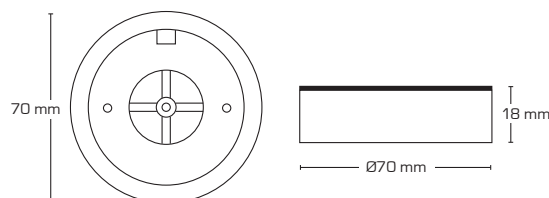

Silvia 2700K & 3000K

Product description:

- Silvia is a LED minidownlight approved for direct installation in insulation and flammable material.
- Easy mounting with existing installation by means of push-in connector (max. 2x0,75 mm²).
- Ideal for mounting under a cabinet in existing cutouts or using a mounting ring (accessory).
- Adjustable spring for cutout Ø56-62 mm.
- The mounting height of only 12 mm makes it possible to mount Silvia minidownlight in most places.
- Delivered with 3 meter wire.

Ra>90 IP44

Incl. 3 meter wire

Technical data:	
Cutout size:	Ø56-62 mm
Outside dimensions:	Ø70 mm
Height:	12 mm
Current:	350 mA
Watt:	3,2W
Luminous flux:	300lm/315lm
Dimmable:	Yes
Color Rendering Index:	Ra>90
Beam angle:	90°
SDCM:	<3
Protection:	Class III, IP44
Material:	Aluminium
Approvals:	LVD, EMC, RoHS, CE

Item no.:	EAN no.:	Outside dimensions:	Front design:	Kelvin:	Color:
12011	5713080120111	Ø70 mm	Round	2700K	Matt white
12012	5713080120128	Ø70 mm	Round	2700K	Matt black
12014	5713080120142	Ø70 mm	Round	3000K	Matt white
12015	5713080120159	Ø70 mm	Round	3000K	Matt black
12017	5713080120173	Ø70 x 18 mm	Mounting ring		Matt white
12018	5713080120180	Ø70 x 18 mm	Mounting ring		Matt black
12430	5713080124300	3 meter	Wire		

Serial: 350mA	IP44	Indoor	0.1m	Ø56-62	H 12 mm	3,2W	Ra >90	90°	Dimmable
50.000h L90 B10	III	M/M		CE					

This luminaire contains built-in LED lamps.

The lamps cannot be changed in the luminaire.

LED

A++ A+ A C D E