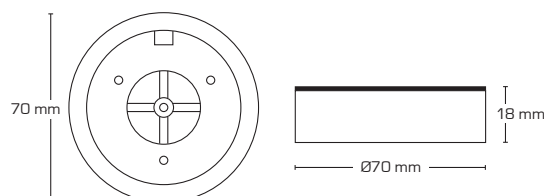

## Product description:

- Sofia is a LED minidownlight approved for direct installation in insulation and flammable material.
- Easy mounting with existing installation by means of push-in connector (max. 2x0,75 mm<sup>2</sup>).
- Ideal for mounting under a cabinet in existing cutouts or using a mounting ring (accessory).
- The mounting height of only 12 mm makes it possible to mount Sofia minidownlight in most places.
- Delivered with 3 meter wire.

Incl. 3 meter wire

Technical data:	
Cutout size:	Ø56 mm
Outside dimensions:	Ø70 mm
Height:	12 mm
Current:	350 mA
Watt:	3,2W
Luminous flux:	250lm/270lm/290lm
Dimmable:	Yes
Color Rendering Index:	Ra>90
Beam angle:	42°
SDCM:	<2
Protection:	Class III, IP44
Material:	Aluminium
Approvals:	LVD, EMC, RoHS, CE

Item no.:	EAN no.:	Outside dimensions:	Front design:	Kelvin:	Color:	
12001	5713080120012	Ø70 mm	Round	2700K	Matt white	F A G
12002	5713080120029	Ø70 mm	Round	2700K	Brushed aluminium	F A G
12003	5713080120036	Ø70 mm	Round	3000K	Matt white	F A G
12004	5713080120043	Ø70 mm	Round	3000K	Brushed aluminium	F A G
12007	5713080120074	Ø70 mm	Round	4000K	Matt white	F A G
12005	5713080120050	Ø70 x 18 mm	Mounting ring		Matt white	F A G
12006	5713080120067	Ø70 x 18 mm	Mounting ring		Brushed aluminium	F A G
12430	5713080124300	3 meter	Wire			