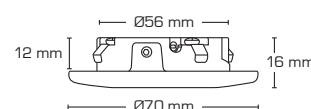

## Product description:

- Sofia is a LED minidownlight approved for direct installation in insulation and flammable material.
- Easy mounting with existing installation by means of push-in connector (max. 2x0,75 mm<sup>2</sup>).
- Ideal for mounting under a cabinet in existing cutouts or using a mounting ring (accessory).
- The mounting height of only 12 mm makes it possible to mount Sofia minidownlight in most places.
- Delivered with 3 meter wire.

Incl. 3 meter wire

Technical data:	
Cutout size:	Ø56 mm
Outside dimensions:	Ø70 mm
Height:	12 mm
Current:	350 mA
Watt:	3,2W
Luminous flux:	250lm/270lm/290lm
Dimmable:	Yes
Color Rendering Index:	Ra>90
Beam angle:	42°
SDCM:	<2
Protection:	Class III, IP44
Material:	Aluminium
Approvals:	LVD, EMC, RoHS, CE

Item no.:	EAN no.:	Outside dimensions:	Front design:	Kelvin:	Color:	
12001	5713080120012	Ø70 mm	Round	2700K	Matt white	F A G
12002	5713080120029	Ø70 mm	Round	2700K	Brushed aluminium	F A G
12003	5713080120036	Ø70 mm	Round	3000K	Matt white	F A G
12004	5713080120043	Ø70 mm	Round	3000K	Brushed aluminium	F A G
12007	5713080120074	Ø70 mm	Round	4000K	Matt white	F A G
12005	5713080120050	Ø70 x 18 mm	Mounting ring		Matt white	F A G
12006	5713080120067	Ø70 x 18 mm	Mounting ring		Brushed aluminium	F A G
12430	5713080124300	3 meter	Wire			