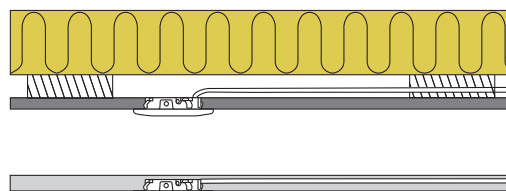

## Product description:

- Sofia is a LED minidownlight approved for direct installation in insulation and flammable material.
- Easy mounting with existing installation by means of push-in connector (max. 2x0,75 mm<sup>2</sup>).
- Ideal for mounting under a cabinet in existing cutouts or using a mounting ring (accessory).
- The mounting height of only 12 mm makes it possible to mount Sofia minidownlight in most places.
- Delivered with 3 meter wire.

Incl. 3 meter wire

Technical data:	
Cutout size:	Ø56 mm
Outside dimensions:	Ø70 mm
Height:	12 mm
Current:	350 mA
Watt:	3,2W
Luminous flux:	250lm/270lm/290lm
Dimmable:	Yes
Color Rendering Index:	Ra>90
Beam angle:	42°
SDCM:	<2
Protection:	Class III, IP44
Material:	Aluminium
Approvals:	LVD, EMC, RoHS, CE

Item no.:	EAN no.:	Outside dimensions:	Front design:	Kelvin:	Color:	
12001	5713080120012	Ø70 mm	Round	2700K	Matt white	F A G
12002	5713080120029	Ø70 mm	Round	2700K	Brushed aluminium	F A G
12003	5713080120036	Ø70 mm	Round	3000K	Matt white	F A G
12004	5713080120043	Ø70 mm	Round	3000K	Brushed aluminium	F A G
12007	5713080120074	Ø70 mm	Round	4000K	Matt white	F A G
12005	5713080120050	Ø70 x 18 mm	Mounting ring		Matt white	F A G
12006	5713080120067	Ø70 x 18 mm	Mounting ring		Brushed aluminium	F A G
12430	5713080124300	3 meter	Wire			