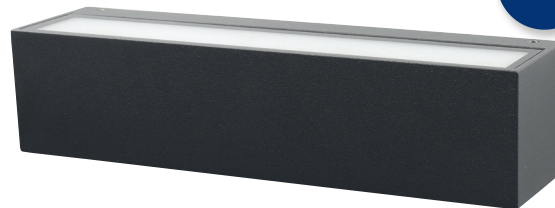

Tekla 3000K

Product description:

- Tekla is a simple, stylish and versatile wall lamp that lights up/down.
- Tekla can be used both indoor and outdoor in homes, businesses, housing associations, hotels, etc.
- The luminaire is made of die-cast aluminum and is available in anthracite grey or black and is prepared for through-wiring with 3G1.5 mm².
- Delivered with spacer for visible cable mounting.

IP54

Technical data:

Size:	60 x 60 x 250 mm
Voltage:	220-240VAC 50 Hz
System power:	18W
Luminous flux:	540lm/540lm
Dimmable:	No
Color Rendering Index:	Ra84
Beam angle:	110°/110°
Protection:	Class I, IP54
Material:	Powder coated aluminium
Through-wiring:	Yes (3G1.5 mm ²)
Approvals:	LVD, EMC, RoHS, CE

Light distribution

Item no.:	EAN Code:	Description:	Watt:	Color:
13010	5713080130103	In- and outdoor wall light	18W	Anthracite grey
13011	5713080130110	In- and outdoor wall light	18W	Black