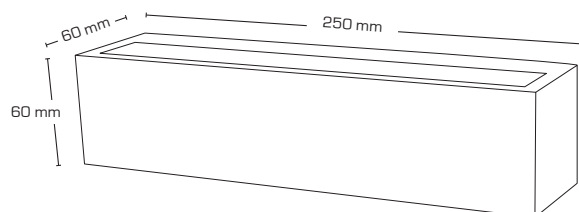

Tekla 3000K

Product description:

- Tekla is a simple, stylish and versatile wall lamp that lights up/down.
- Tekla can be used both indoor and outdoor in homes, businesses, housing associations, hotels, etc.
- The luminaire is made of die-cast aluminum and is available in anthracite grey or black and is prepared for through-wiring with 3G1.5 mm².
- Delivered with spacer for visible cable mounting.

IP54

Technical data:

Size:	60 x 60 x 250 mm
Voltage:	220-240VAC 50 Hz
System power:	18W
Luminous flux:	540lm/540lm
Dimmable:	No
Color Rendering Index:	Ra84
Beam angle:	110°/110°
Protection:	Class I, IP54
Material:	Powder coated aluminium
Through-wiring:	Yes (3G1.5 mm ²)
Approvals:	LVD, EMC, RoHS, CE