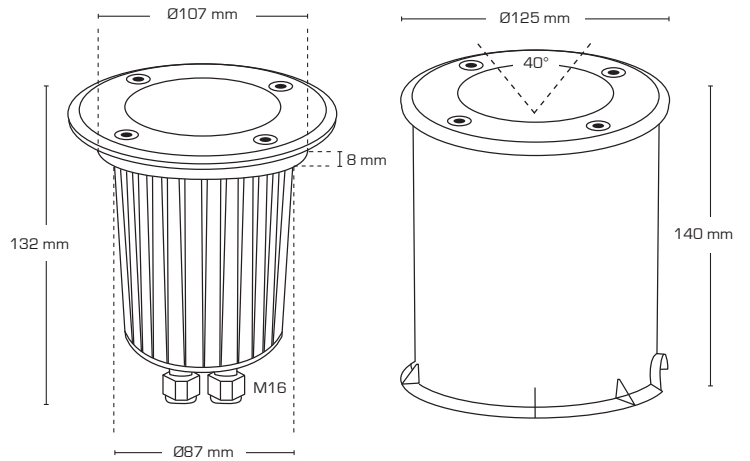

## Product description:

- Terra is an elegant ground light, with the ability to adjust the light source.
- Terra can be mounted in wood and tiles, as well as in terrrain.
- The front ring is made of stainless steel [AISI 316].
- Terra is prepared to through-wiring with 3G2.5 mm<sup>2</sup>.
- Terra is approved for 500 kg static weight.
- Delivered incl. plastic casing for mounting in ground.

## Technical data:

Size:	Ø125 mm x 140 mm
Voltage:	220-240VAC 50 Hz
Approved light source:	Max. 8W LED Max. 35W halogen w/alu reflector
Fitting:	GU10
Adjustable:	40°
Protection:	Class I, IP67
IK-Class:	IK10
Material:	Glass/Aluminium/ Stainless steel AISI 316
Through-wiring:	Yes (3G2.5 mm <sup>2</sup> )
Approvals:	LVD, RoHS, CE

Item no.:	EAN no:	Description:	Color:
13181	5713080131810	Inground luminaire	Stainless steel