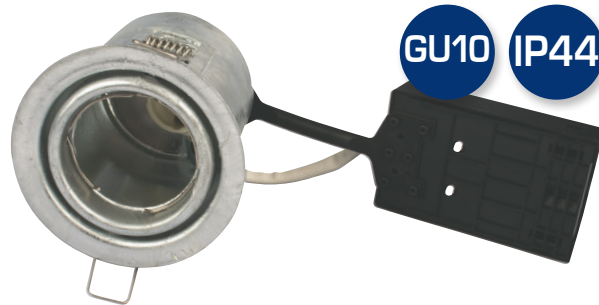

Zeta Outdoor - Without light source

Product description:

- Zeta is a robust tiltable downlight with a rustic look, which is approved for direct installation in insulation and combustible material.
- Zeta is suitable in aggressive environments.
- Screwless cable relief and cable mounting in terminal box, ensures a fast and flexible mounting with minimal use of tools.
- Possibility of 2 spring positions - depending on the ceiling construction.
- The mounting height of only 85 mm, ensures many applications.
- It is possible to mount with cable or 16 mm flexible tube.

Technical data:

Cutout size:	Ø75 mm
Outside dimensions:	Ø88 mm
Height:	85 mm
Voltage:	220-240VAC 50 Hz
Approved light source:	Max. 6W LED (max light source height 56 mm)
Adjustable:	25°
Fitting:	GU10
Protection:	Class II, IP44
Material:	Galvanized steel
Through-wiring:	Yes (3G1,5 mm ²)
Approvals:	LVD, RoHS, CE

Item no.:	EAN Code:	Outside dimensions:	Front design:	Color:
10075	5713080100755	Ø88 mm	Round	Galvanized steel
12424	5713080124249		5-Pin Push Connector	