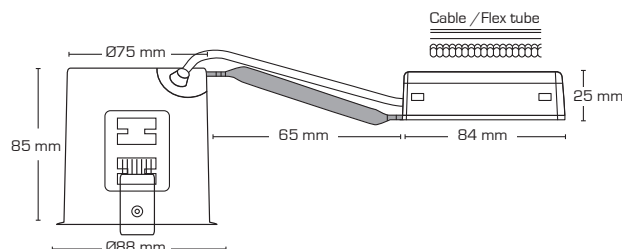

Zeta Outdoor - Without light source

Product description:

- Zeta is a robust tiltable downlight with a rustic look, which is approved for direct installation in insulation and combustible material.
- Zeta is suitable in aggressive environments.
- Screwless cable relief and cable mounting in terminal box, ensures a fast and flexible mounting with minimal use of tools.
- Possibility of 2 spring positions - depending on the ceiling construction.
- The mounting height of only 85 mm, ensures many applications.
- It is possible to mount with cable or 16 mm flexible tube.

Technical data:

Cutout size:	Ø75 mm
Outside dimensions:	Ø88 mm
Height:	85 mm
Voltage:	220-240VAC 50 Hz
Approved light source:	Max. 6W LED (max light source height 56 mm)
Adjustable:	25°
Fitting:	GU10
Protection:	Class II, IP44
Material:	Galvanized steel
Through-wiring:	Yes (3G1,5 mm ²)
Approvals:	LVD, RoHS, CE

Item no.:	EAN Code:	Outside dimensions:	Front design:	Color:
10075	5713080100755	Ø88 mm	Round	Galvanized steel
12424	5713080124249		5-Pin Push Connector	