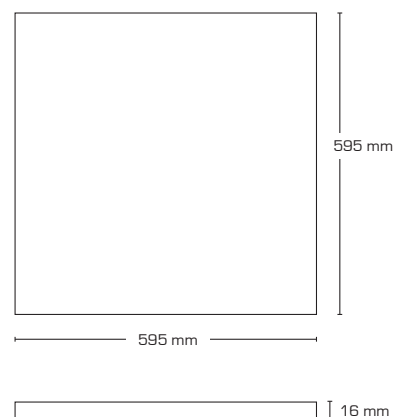

Product description:

- Zoe Frameless is a flicker free frameless interior luminaire for mounting in system ceilings.
- Can be used in office environments, institutions, schools and as general lighting in shops.

Flicker free!

Technical data:

Outside dimension:	595 x 595 mm
Height:	16 mm
Voltage:	220-240VAC 50 Hz
System power:	36W
Luminous flux:	3230lm/3690lm
Dimmable:	No
Color Rendering Index:	Ra>80
Beam angle:	115°
SDCM:	<3
Protection:	Class II, IP44
Material:	Aluminium/PMMA
Approvals:	LVD, EMC, RoHS, CE

Item no.:	EAN Code:	Outside dimensions:	Lumen:	Kelvin
11001	5713080110013	595 x 595 mm	3230 lumen	3000K
11006	5713080110068	595 x 595 mm	3690 lumen	4000K